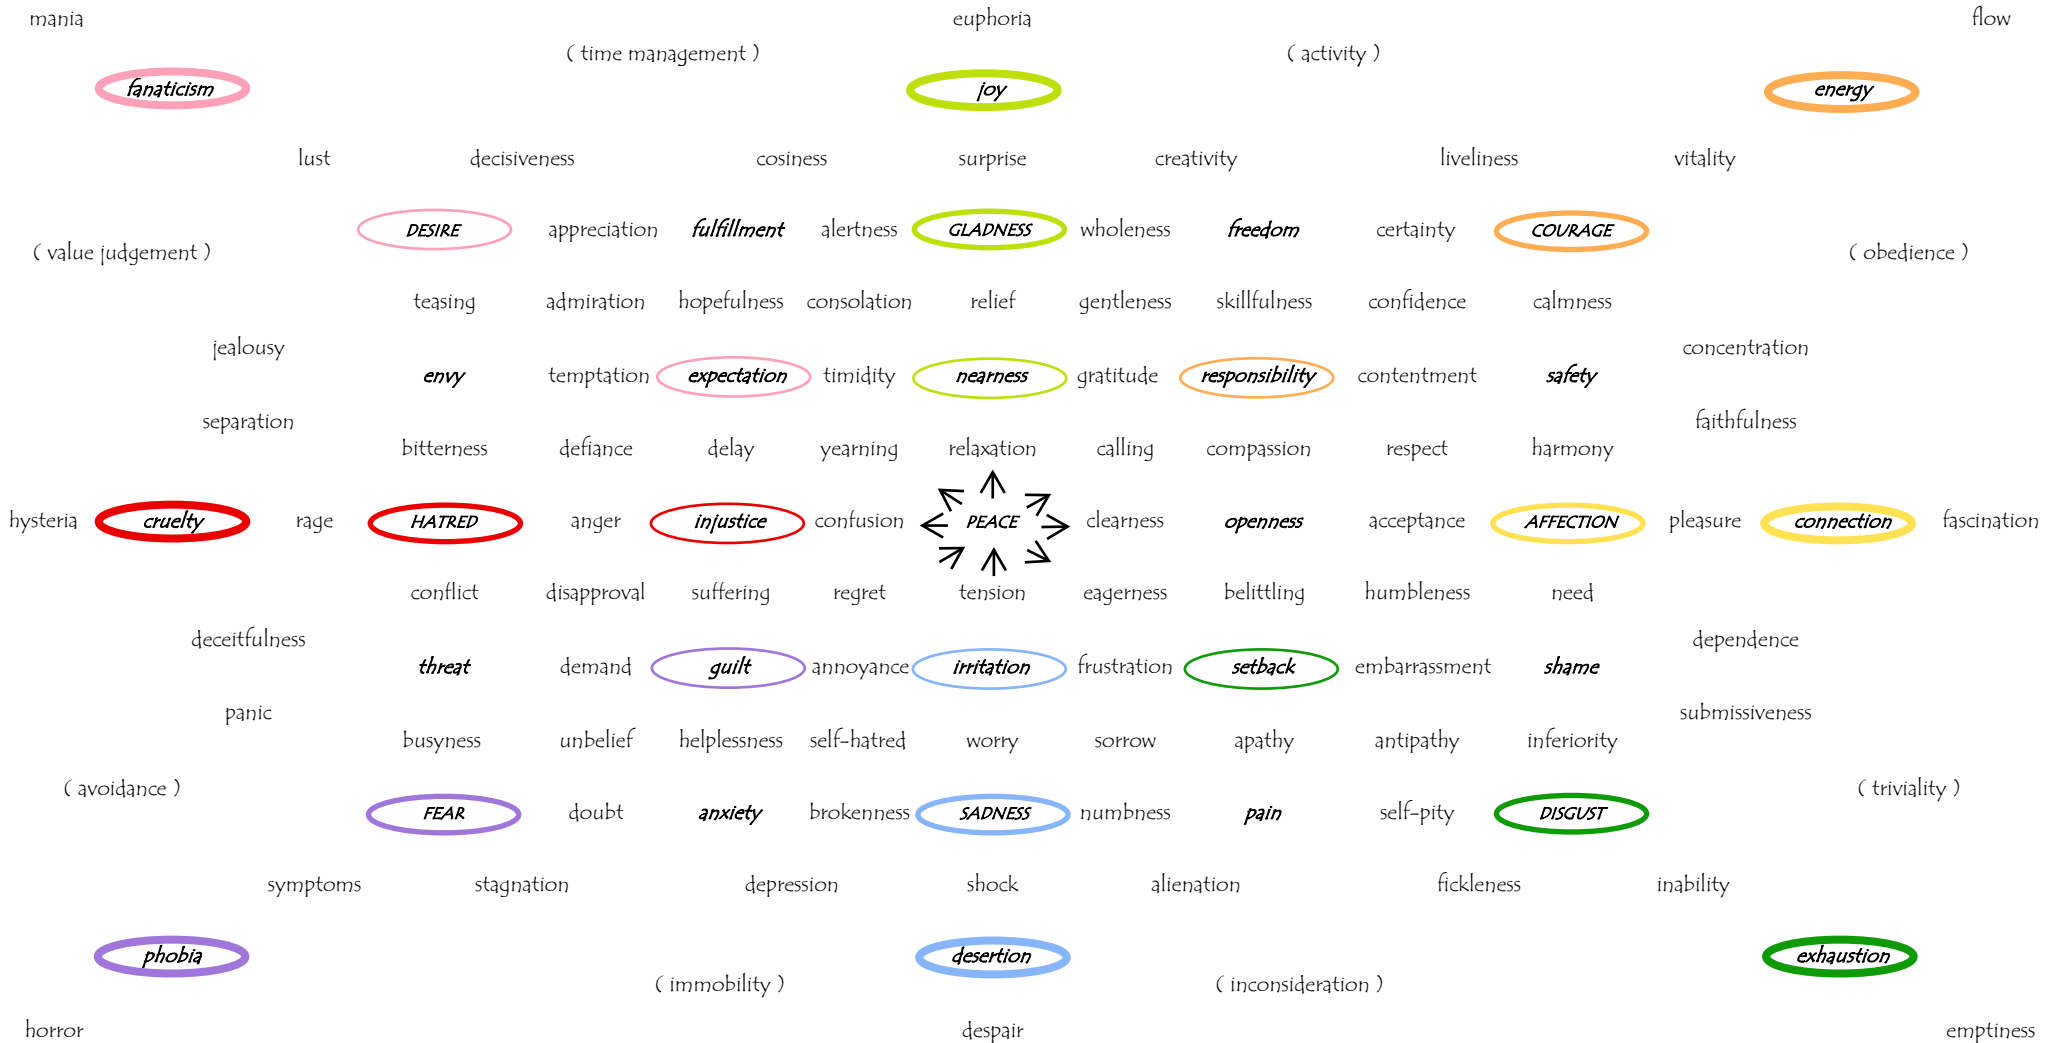

P. Gudsson

SDG * Chart of Emotions

8 scales of emotions start from "peace"
Each emotion is surrounded by 24 near emotions

"Especially emotion researchers will benefit from this kind of tool." Markku Ojanen, Professor Emeritus of Psychology, University of Tampere