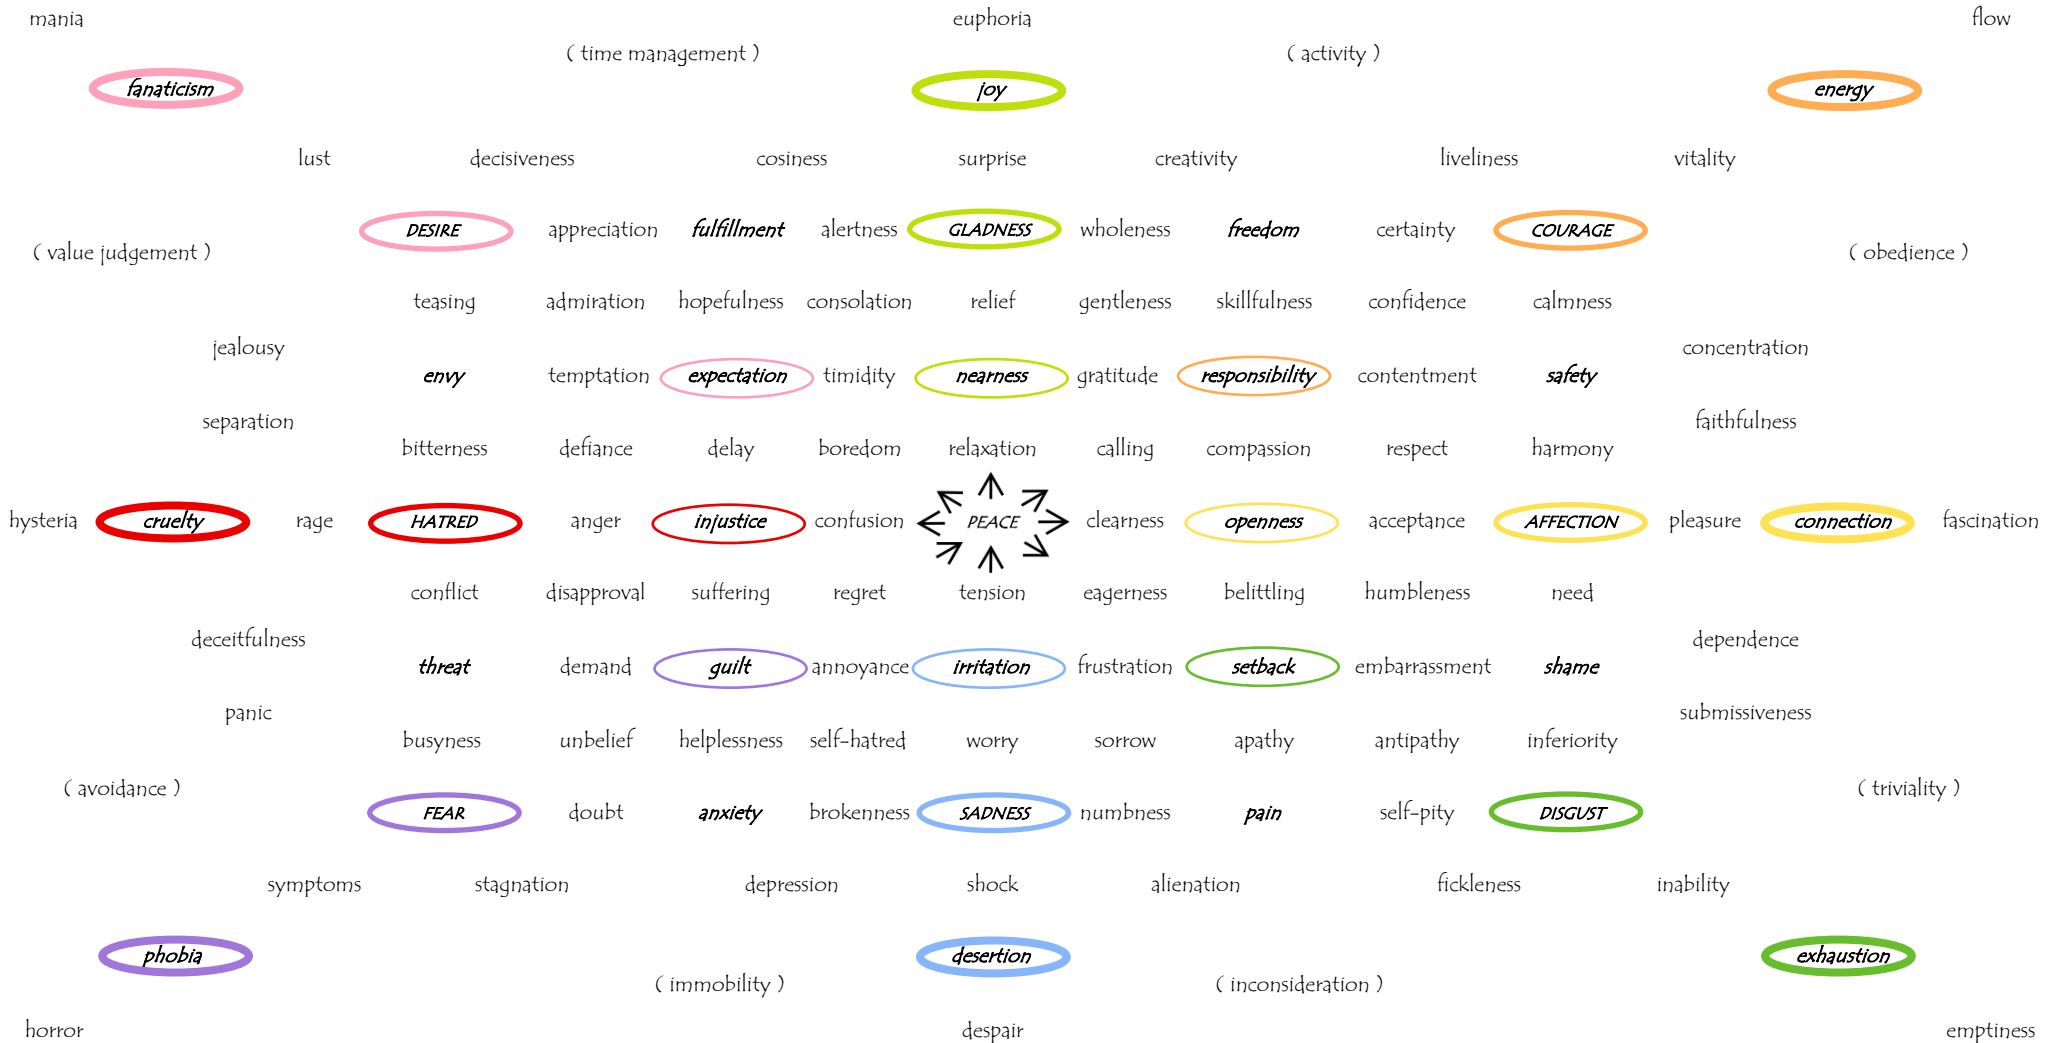

P. Gudsson

8 scales of emotions start from "peace"  
Each emotion is surrounded by 24 near emotions

# SDG \* Chart of Emotions

"Especially emotion researchers will benefit from this kind of tool." Markku Ojanen, Professor Emeritus of Psychology, University of Tampere